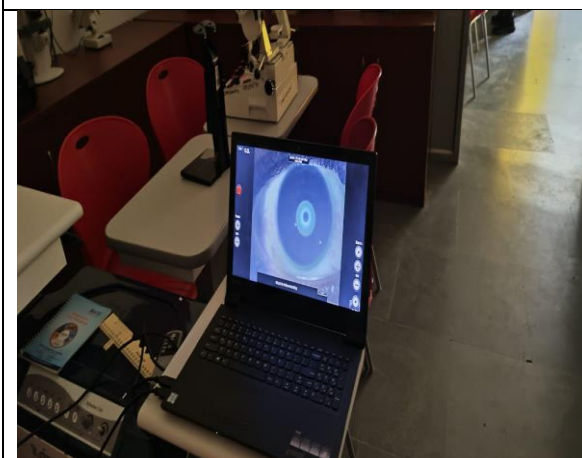

RESEARCH FACILITIES

Optometry Department is well equipped with following Research Facilities.

- **Eye OPD**

Division of Optometry , School of Medical and Allied Sciences started eye OPD in the year 2018. The facilities include comprehensive eye examination, diagnostic evaluation, binocular vision assessment etc.

EYE OPD

Consultant Room Eye OPD

Facilities at Eye OPD

Lab Infrastructure

3 state of the art laboratories for students training. in
Optometry Glimpse of the labs Infrastructure

Optometry Lab 526

Optometry Lab

Poster Presentation

Chair Unit

Detailed Tear film assessment

Ocular Surface Analyzer

Innovation by Centre of Excellence

Industry Sponsored Lab

Division of Optometry

Assessment of Systemic and Neurological disease at preclinical stage and other health conditions by Tear film Assessment Technology