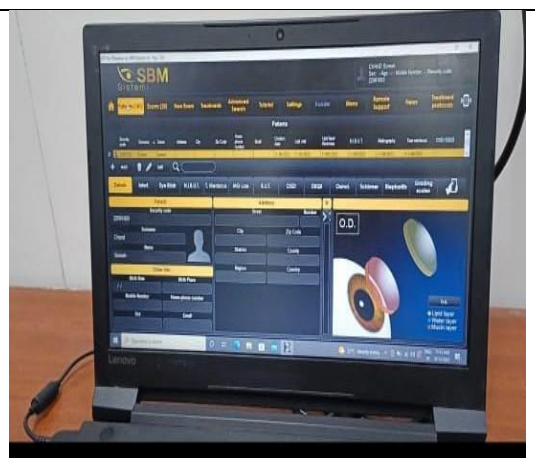

RESEARCH FACILITIES

Optometry Department is well equipped with following Research Facilities.

- **Eye OPD**

Division of Optometry , School of Medical and Allied Sciences started eye OPD in the year 2018. The facilities include comprehensive eye examination, diagnostic evaluation, binocular vision assessment etc.

EYE OPD

Consultant Room Eye OPD

Facilities at Eye OPD

Lab Infrastructure

3 state of the art laboratories for students training. in
Optometry Glimpse of the labs Infrastructure

Optometry Lab 526

Optometry Lab

Poster Presentation

Chair Unit

Detailed Tear film assessment

Ocular Surface Analyzer

Innovation by Centre of Excellence

Industry Sponsored Lab

Division of Optometry

Assessment of Systemic and Neurological disease at preclinical stage and other health conditions by Tear film Assessment Technology