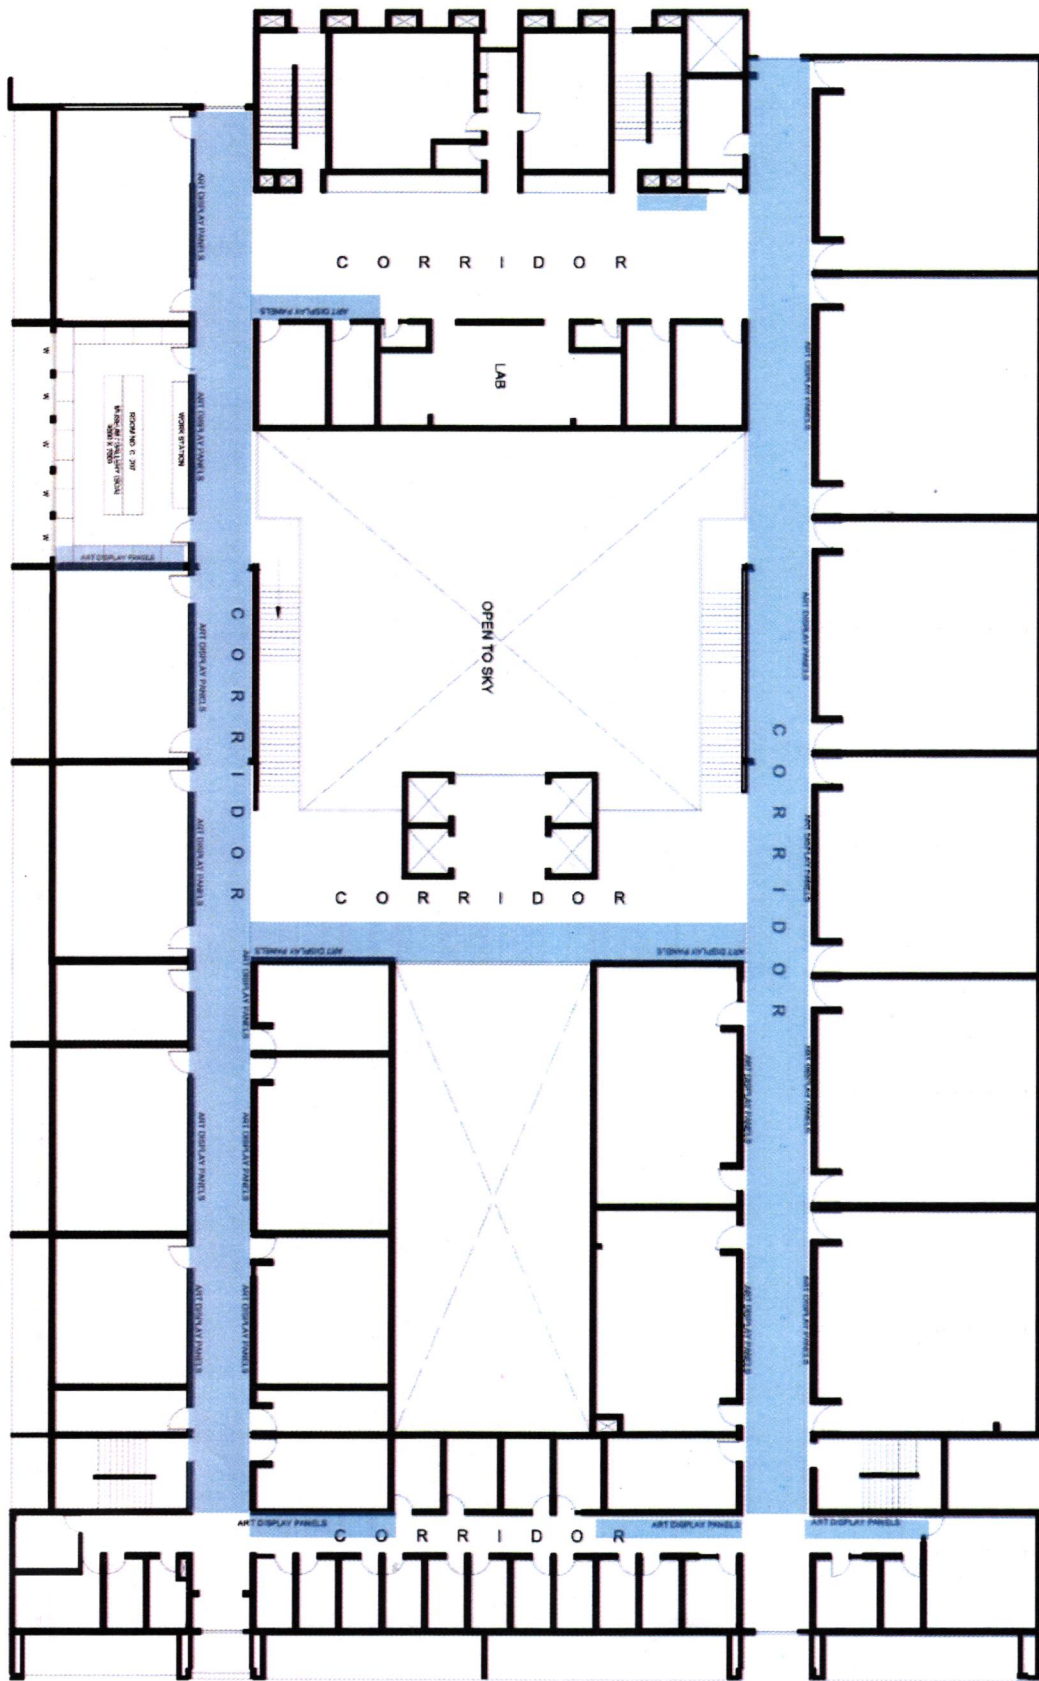

2. Dimensions, Location and Area of Gallery:

Art gallery is located in corridors of C block second floor and partially in room number C-207 (9m x 7m)

Size of art gallery is good enough to display work of students, the dimensions are 9M X 7M, which is equal to 63 square meter which includes display pedestals spaces, work stations and circulation space. Wall of gallery is use as display panels.